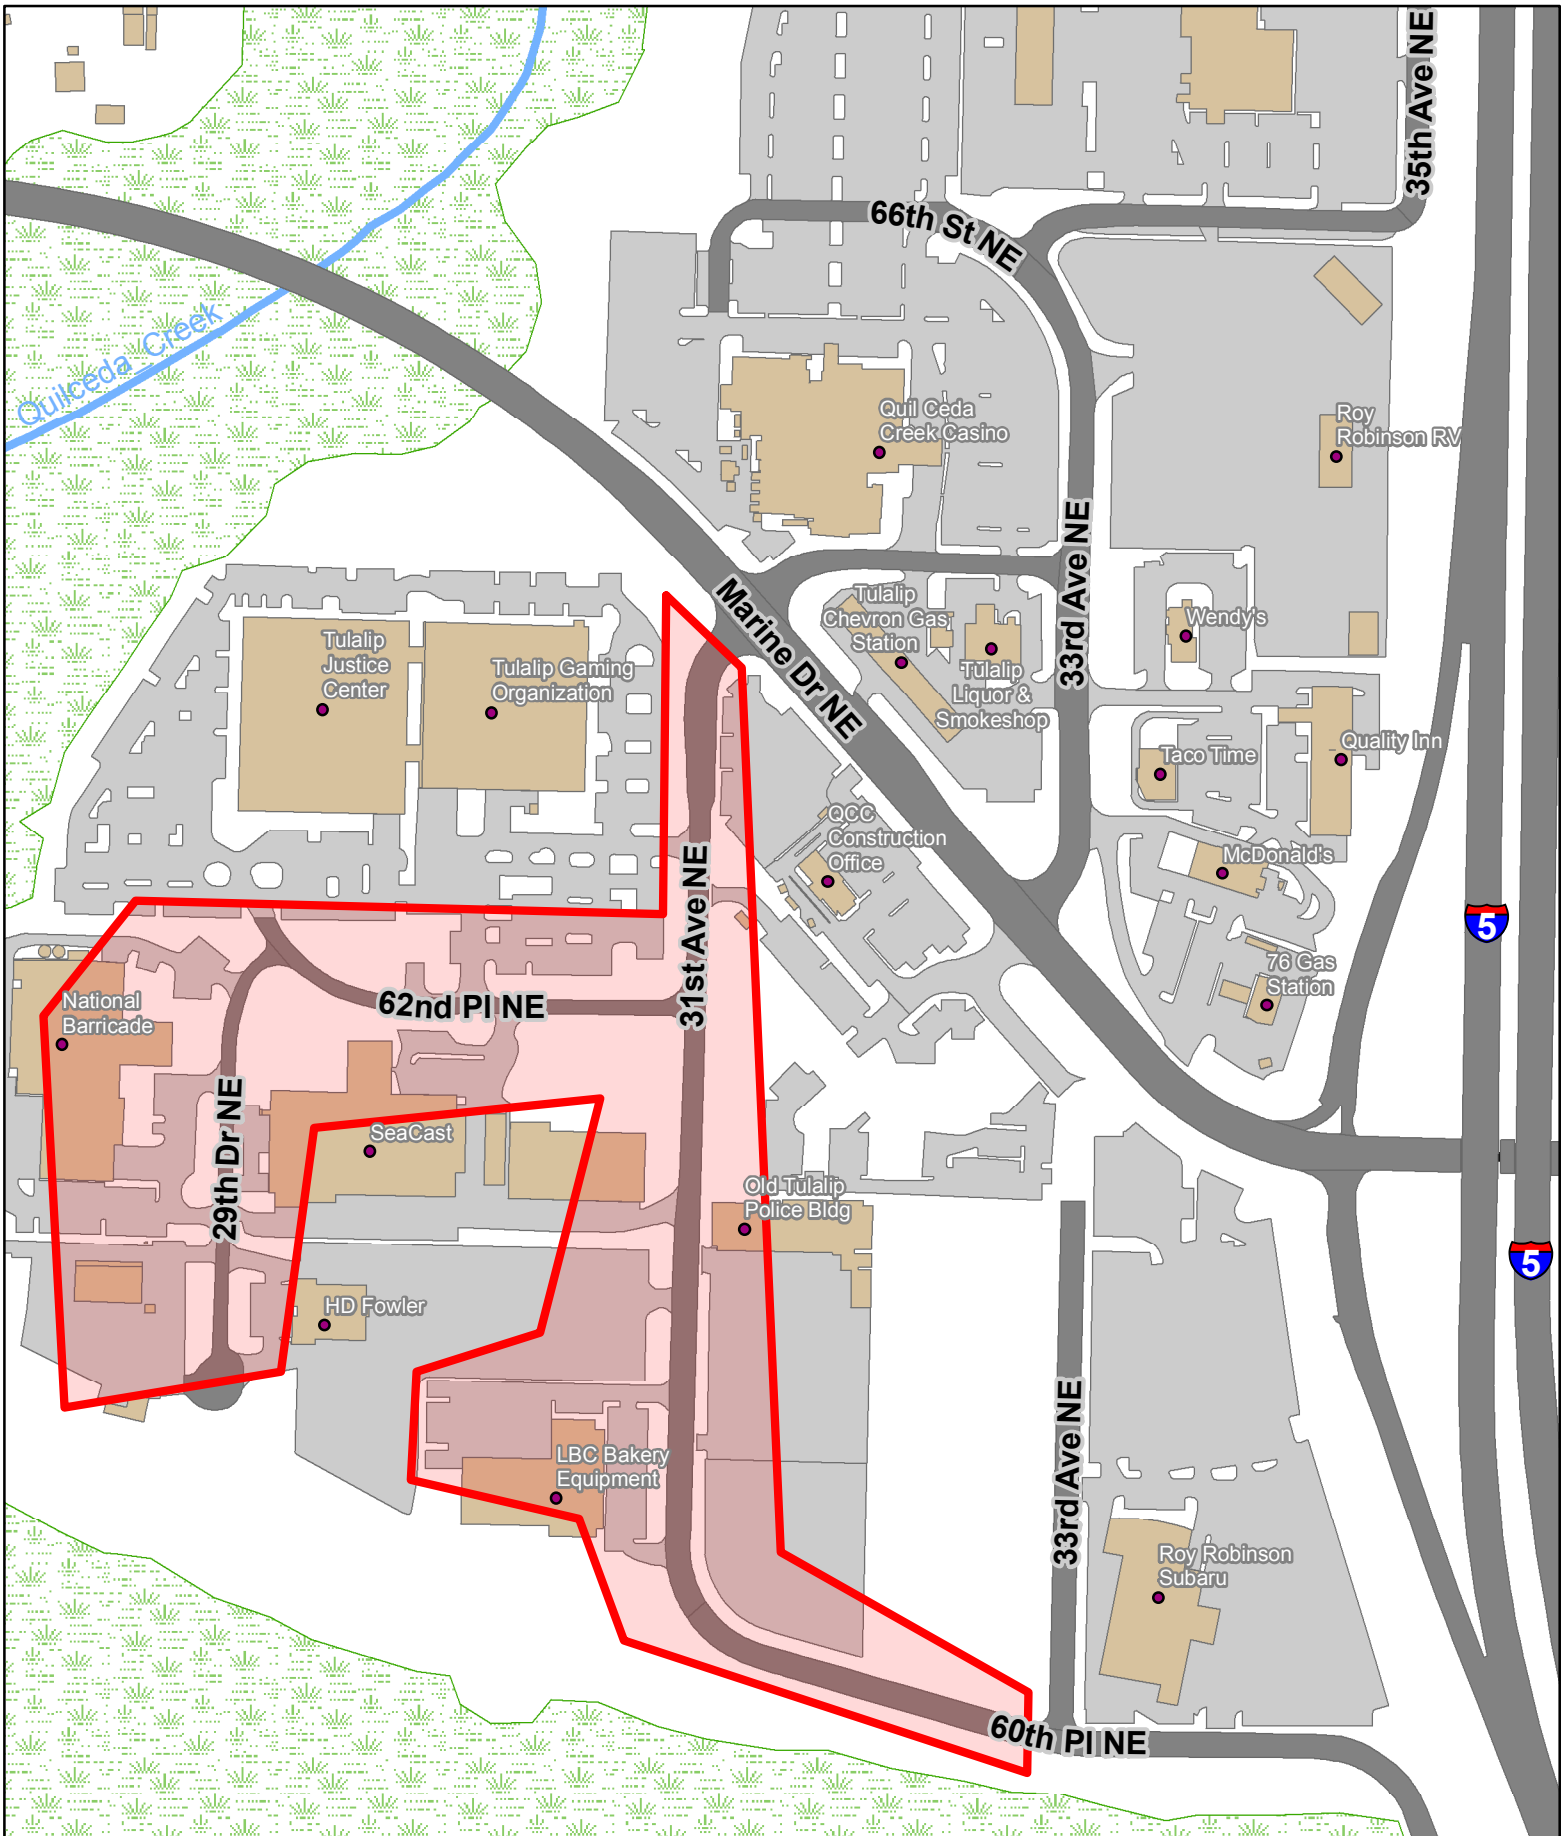

Affected Area

PUD Planned Power Outage

April 28-29 2018

Saturday, April 28, 2018 beginning at 5 a.m. lasting approx. 20 hours until 1 a.m., Sunday, April 29, 2018

Tulalip Data Services